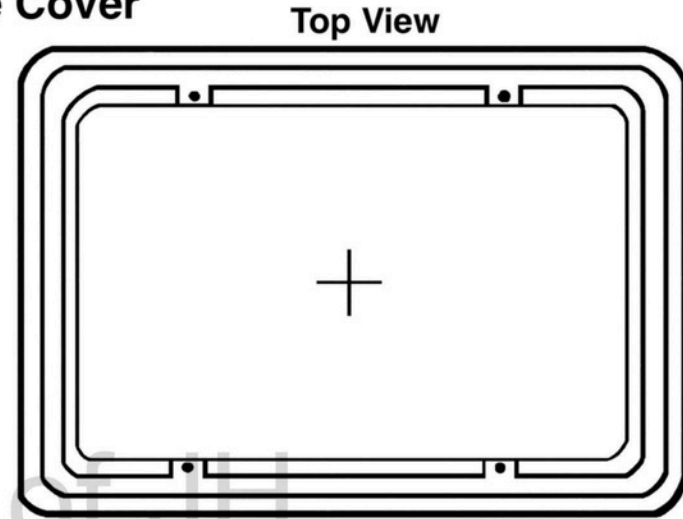

# APC 366036 Polymer Concrete Box & Cover 2 Piece Cover

<b>Part No. APC366036</b>
<b>Body: Polymer Concrete</b>
<b>Cover: Polymer Concrete</b>
<b>Weight: 822 lbs Tolerance: +/- 1/8"</b>
<b>Material: Polymer Concrete</b>
<b>Standrad Color: Gray</b>
<b>Tier 22</b>