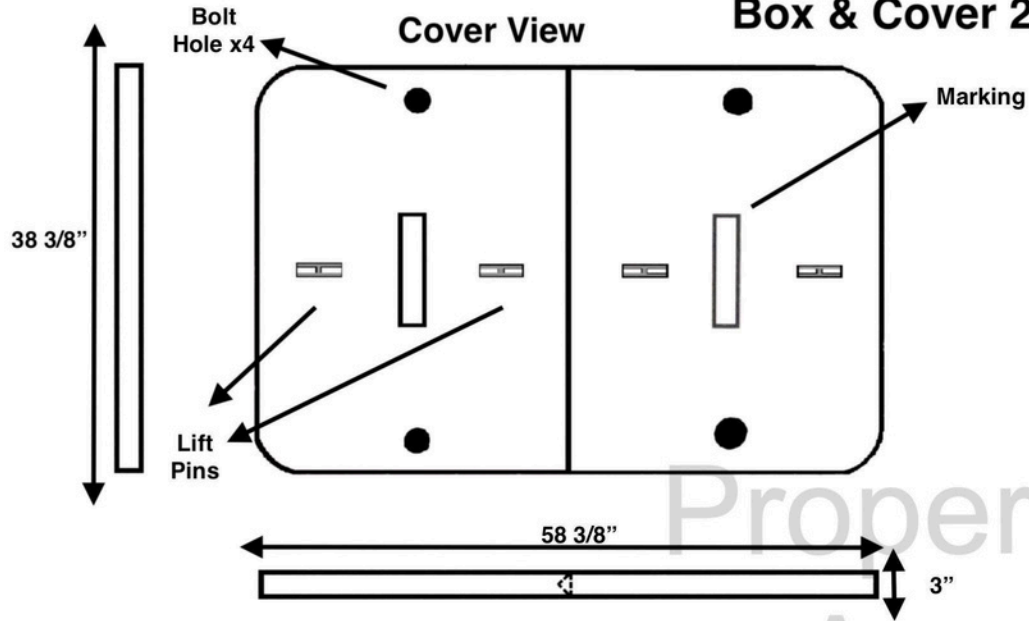

# APC 366036 Polymer Concrete Box & Cover 2 Piece Cover

<b>Part No. APC366036</b>
<b>Body: Polymer Concrete</b>
<b>Cover: Polymer Concrete</b>
<b>Weight: 822 lbs Tolerance: +/- 1/8"</b>
<b>Material: Polymer Concrete</b>
<b>Standrad Color: Gray</b>
<b>Tier 22</b>