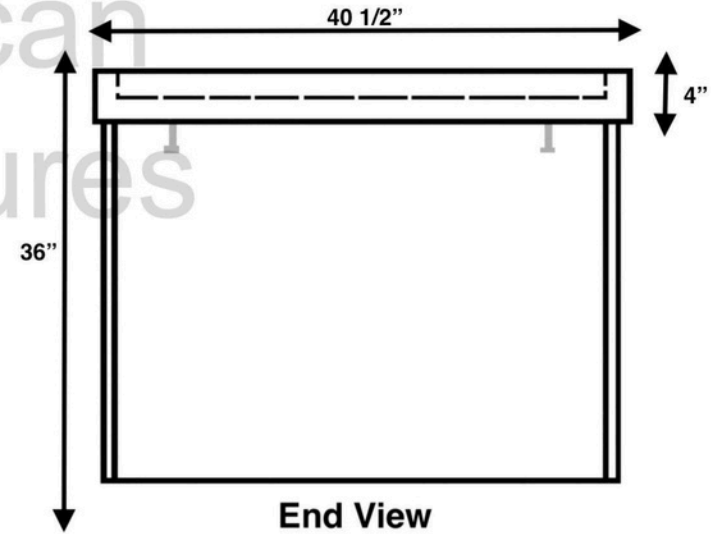

# APC 366036 Polymer Concrete Box & Cover 2 Piece Cover

<b>Part No. APC366036</b>
<b>Body: Polymer Concrete</b>
<b>Cover: Polymer Concrete</b>
<b>Weight: 822 lbs Tolerance: +/- 1/8"</b>
<b>Material: Polymer Concrete</b>
<b>Standrad Color: Gray</b>
<b>Tier 22</b>