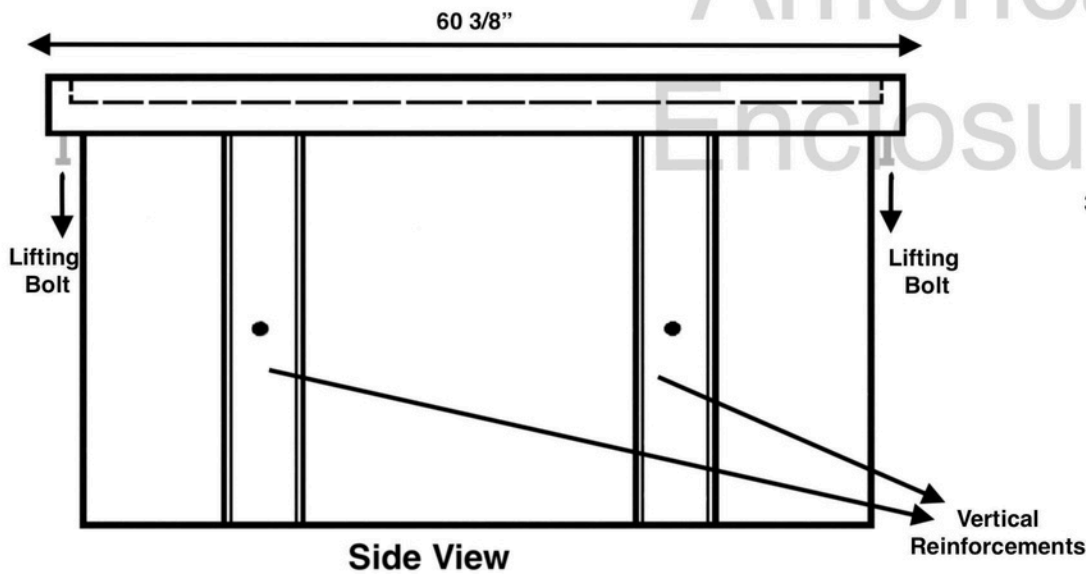

# APC 366036 Polymer Concrete Box & Cover 2 Piece Cover

<b>Part No. APC366036</b>
<b>Body: Polymer Concrete</b>
<b>Cover: Polymer Concrete</b>
<b>Weight: 822 lbs Tolerance: +/- 1/8"</b>
<b>Material: Polymer Concrete</b>
<b>Standrad Color: Gray</b>
<b>Tier 22</b>